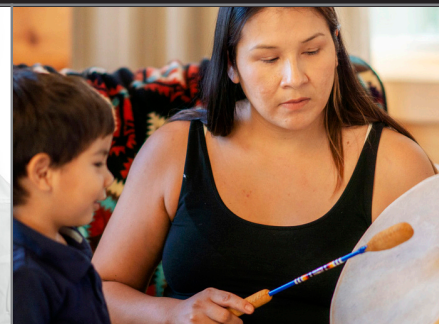

Disciplines offered include accordion, voice, piano, guitar, harp, strings, woodwind, brass, percussion, organ, choir/school music including special education, multicultural, spoken word, small ensembles, as well as band and orchestral classes. Entrance is accessible to all ages, all ethnic groups and people of all religions across the province. If preferred, participants may enter in non-competitive classes for a performance opportunity and to receive feedback only.

To get involved, contact your local festival:

www.smfa.ca

Supported by:

CELEBRATE THE

OF YOUTH
PERFORMANCE

Make music, make friends, and hone your musical skills with top quality music educators.

*Classes for all ages and skill levels.
Come join the fun!*